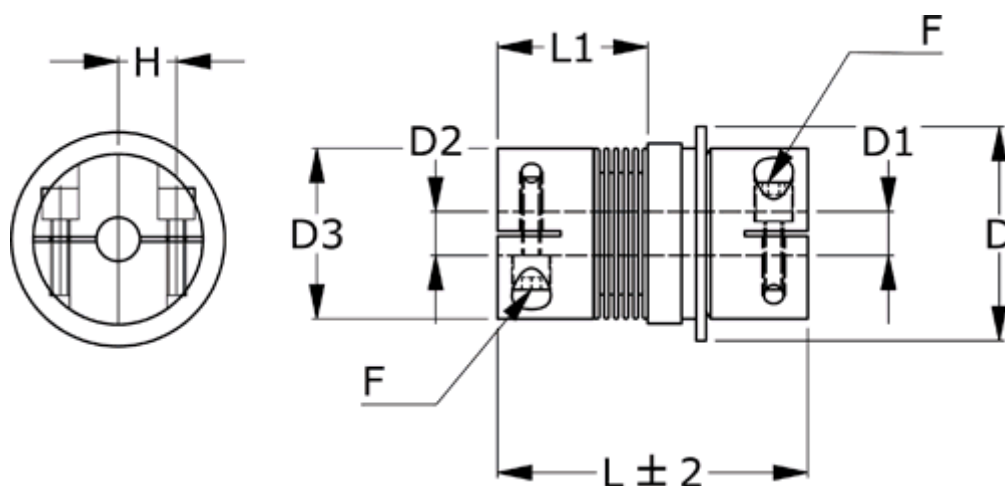

Data Sheet

Article number: 335010300941625D1

Description: Safety coupling BKK 030 multiposition
Length 94 mm, bore 16/25 mm, TKn max 15 NM

Measures

D = 64
D1 = 25
D2 = 16
D3 = 56.0
F = M6
H = 20.0
L = 94
L1 = 48.5

Nom. torque NM (TKn) = 15NM overload torque range 1
Position engagement = C = Synchronous
s = 1.2